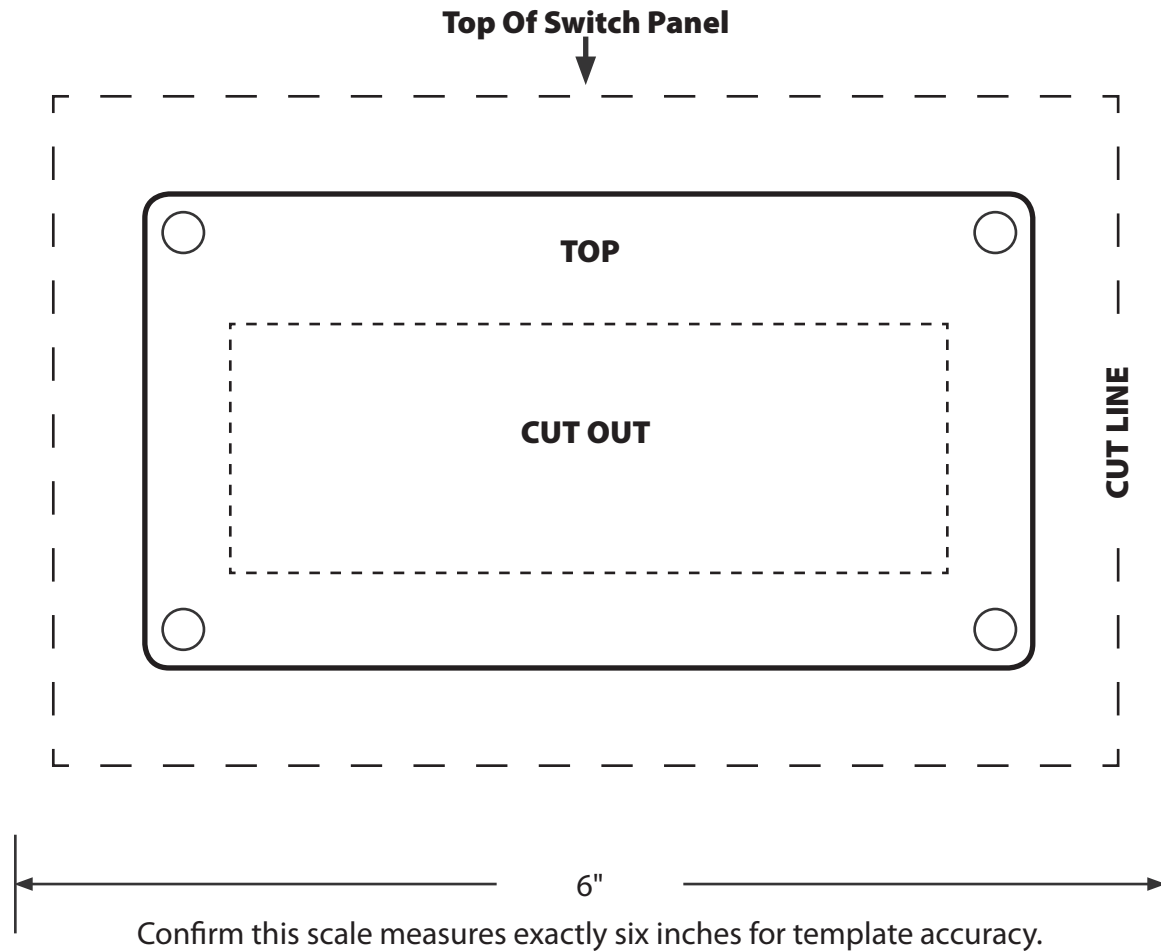

SWITCH PANEL TEMPLATE

Allstar Performance 8300 Lane Dr., Watervliet, MI 49098
Phone: (269) 463-8000 Fax: (800) 772-2618 www.allstarperformance.com