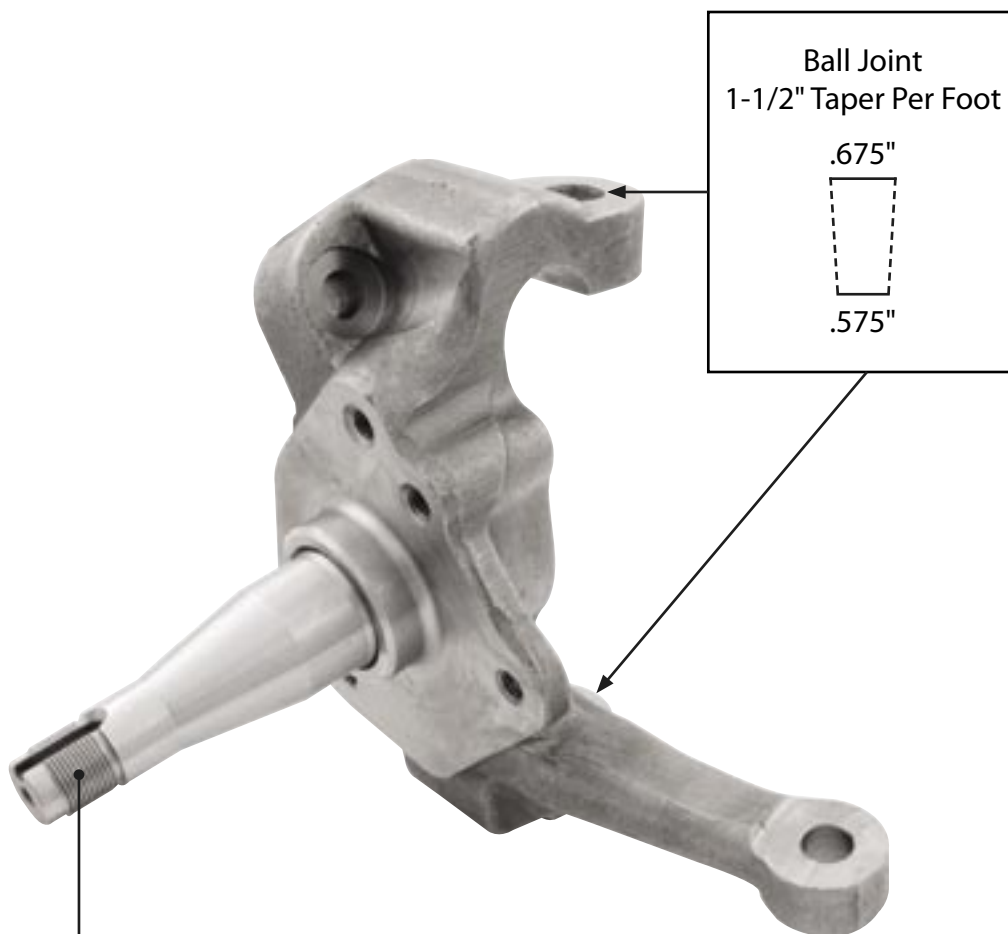

ALL56303-ALL56307
Mustang II Spindles

SPECIFICATIONS

13/16"-20

ALL56305 spindle used for illustration only.
All spindles have same specifications.

Allstar Performance 8300 Lane Dr., Watervliet, MI 49098
Phone: (269) 463-8000 Fax: (800) 772-2618 www.allstarperformance.com